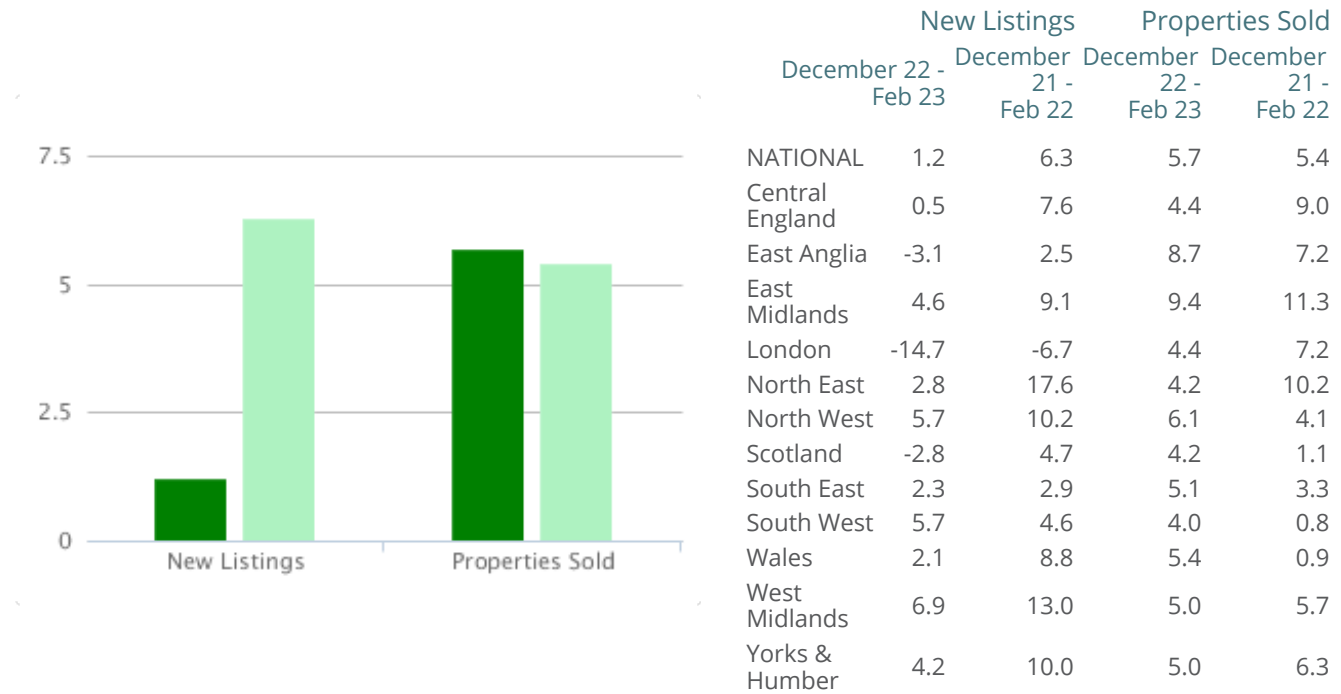

Monthly % Changes for February 2023

% Changes for December 2022 - February 2023

New Listings

% Change over last 12 months vs previous 12 months

Properties Sold

% Change over last 12 months vs previous 12 months

Estate agency boards can be seen on virtually every street in the UK and every one of these boards needs to be erected, changed to 'Sold' and, finally, be removed. In short, it is a multi-million pound business, the results of which give a very visible indication of the condition of the UK residential property market..

UK-wide month-on-month percentage last 12 months

| | For Sale boards erected | Sold boards instructed |
|--------|-------------------------|------------------------|
| Feb 23 | 6.6% | 22.9% |
| Jan 23 | 73.7% | 42.9% |
| Dec 22 | -44.4% | -34.8% |
| Nov 22 | -3.7% | -11.6% |
| Oct 22 | -5.2% | -14.9% |
| Sep 22 | -0.3% | -3.3% |
| Aug 22 | 2.1% | -6.3% |
| Jul 22 | -7.6% | 5.1% |
| Jun 22 | 1.3% | -10.4% |
| May 22 | 15.5% | 7.9% |
| Apr 22 | -10.7% | -13.9% |
| Mar 22 | 21.4% | 18.6% |